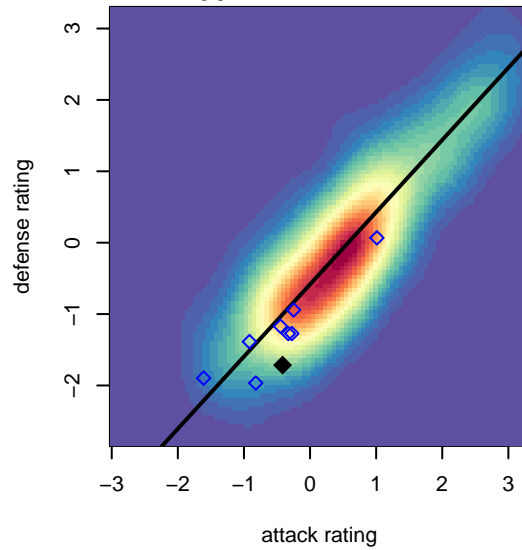

LCYSA Osprey B01

Lower Columbia Youth Soccer Assoc.
 Astoria, OR
 B01 total strength=495
 attack=0.66 defense=0.18
 fall league = PTT-B B01 Timbers Div 2

alt names used:
 Lower Columbia Youth Soccer Assoc – Osprey
 LCYSA Osprey

Venues played:
 2014 Summer Slam Silver U13
 2014 PTT-B B01 Timbers Div 2

**attack and defense variance (black dot)
relative to other teams
and top 10 in region**

**attack and defense rating
relative to others at age
and all opponents in last 13 months**