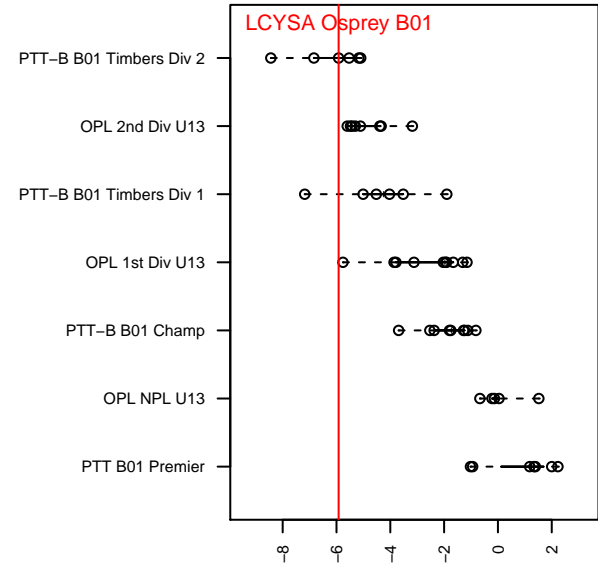

LCYSA Osprey B01

Lower Columbia Youth Soccer Assoc.
 Astoria, OR
 B01 total strength=495
 attack=0.66 defense=0.18
 fall league = PTT-B B01 Timbers Div 2

alt names used:
 Lower Columbia Youth Soccer Assoc – Osprey
 LCYSA Osprey

Venues played:
 2014 Summer Slam Silver U13
 2014 PTT-B B01 Timbers Div 2

**attack and defense variance (black dot)
relative to other teams
and top 10 in region**

**attack and defense rating
relative to others at age
and all opponents in last 13 months**

Performance relative to 13 month average

Performance relative to 13 month average

date	home		away		venue	pred.home	pred.away
2014-10-12	LCYSA Osprey B01	5	PYSA Thunderbolts B01	3	2014 PTT-B B01 Timbers Div 2	4.59	2.42
2014-10-11	LCYSA Osprey B01	1	Westside Timbers Mundial B01	4	2014 PTT-B B01 Timbers Div 2	2.18	3.67
2014-10-05	CSC Storm White B01	0	LCYSA Osprey B01	4	2014 PTT-B B01 Timbers Div 2	0.86	4.94
2014-10-04	LCYSA Osprey B01	2	Washington Timbers Crimson B01	4	2014 PTT-B B01 Timbers Div 2	1.90	3.85
2014-09-27	Westside Timbers Mundial B01	4	LCYSA Osprey B01	1	2014 PTT-B B01 Timbers Div 2	3.67	2.18
2014-09-21	LCYSA Osprey B01	10	CSC Storm White B01	0	2014 PTT-B B01 Timbers Div 2	4.94	0.86
2014-09-20	PCU Black B01	3	LCYSA Osprey B01	2	2014 PTT-B B01 Timbers Div 2	3.04	2.32
2014-09-14	PYSA Thunderbolts B01	2	LCYSA Osprey B01	4	2014 PTT-B B01 Timbers Div 2	2.42	4.59
2014-09-13	LCYSA Osprey B01	1	PCU Black B01	3	2014 PTT-B B01 Timbers Div 2	2.32	3.04
2014-09-06	BSC Portland Vapor B01	6	LCYSA Osprey B01	2	2014 PTT-B B01 Timbers Div 2	4.01	2.27
2014-08-24	CWSA Shock B01	3	LCYSA Osprey B01	1	2014 Summer Slam Silver U13	3.88	2.40
2014-08-23	LCYSA Osprey B01	3	PCU Black B01	6	2014 Summer Slam Silver U13	2.32	3.04
2014-08-23	LCYSA Osprey B01	2	CWSA Shock B01	6	2014 Summer Slam Silver U13	2.40	3.88
2014-08-23	FC Salmon Creek Cobras B01	8	LCYSA Osprey B01	2	2014 Summer Slam Silver U13	13.36	0.65