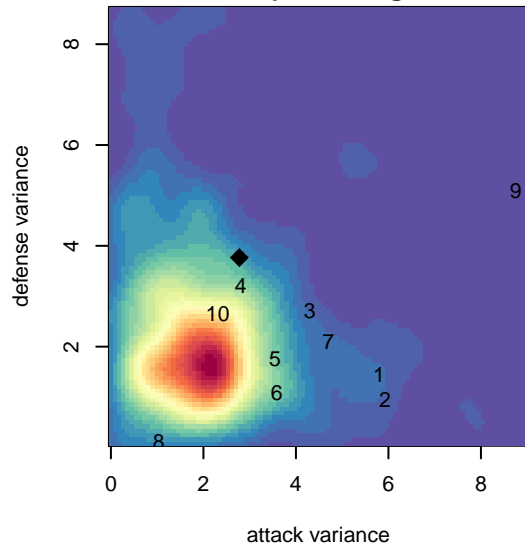

LCYSA Osprey B01

Lower Columbia Youth Soccer Assoc.
 Astoria, OR
 B01 total strength=495
 attack=0.66 defense=0.18
 fall league = PTT-B B01 Timbers Div 2

alt names used:
 Lower Columbia Youth Soccer Assoc – Osprey
 LCYSA Osprey

Venues played:
 2014 Summer Slam Silver U13
 2014 PTT-B B01 Timbers Div 2

**attack and defense variance (black dot)
relative to other teams
and top 10 in region**

**attack and defense rating
relative to others at age
and all opponents in last 13 months**